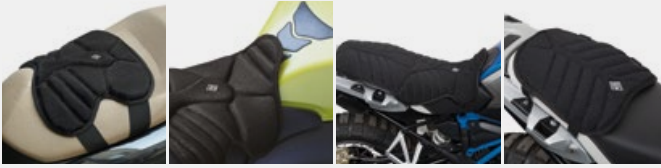

ACCESSORI

Le schede tecniche dettagliate sono consultabili sul portale B2B:

<https://pub.mandelli.net>

EQUIPAGGIAMENTO TECNICO

COOL FRESH SEAT COVER

BLACK
1-Scooter
40 748 1110
€ 40,99

BLACK
2-Moto
40 748 1115
€ 40,99

BLACK
3-Scooter-Moto long seat
40 748 1120
€ 40,99

BLACK
4-Passenger
40 748 1125
€ 40,99