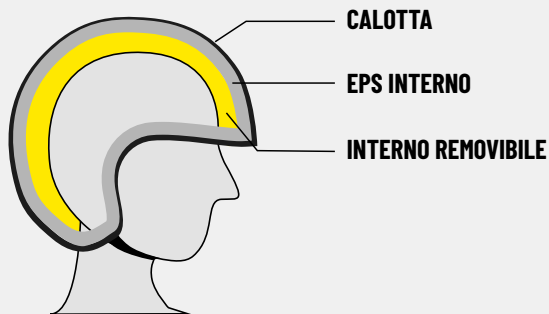

Interni ordinabili anche separatamente

EL'FAST

CALOTTA PICCOLA
+
EPS TAGLIE PICCOLE

**INTERNO
REMOVIBILE**

CALOTTA MEDIA
+
EPS TAGLIA MEDIA

**INTERNO
REMOVIBILE**

CALOTTA GRANDE
+
EPS TAGLIE GRANDI

**INTERNO
REMOVIBILE**

EL'MAX

CALOTTA UNICA
+
EPS TAGLIE PICCOLE

INTERNO REMOVIBILE

CALOTTA UNICA
+
EPS TAGLIE GRANDI

INTERNO REMOVIBILE

EL'CITY

CALOTTA UNICA
+
EPS TAGLIE PICCOLE

INTERNO REMOVIBILE

CALOTTA UNICA
+
EPS TAGLIE GRANDI

INTERNO REMOVIBILE

EL'TOP

CALOTTA UNICA
+
EPS TAGLIE PICCOLE

INTERNO REMOVIBILE

CALOTTA UNICA
+
EPS TAGLIE GRANDI

INTERNO REMOVIBILE

EL'POP

CALOTTA UNICA
+
EPS TAGLIE PICCOLE

INTERNO REMOVIBILE

CALOTTA UNICA
+
EPS TAGLIE GRANDI

INTERNO REMOVIBILE

EL'JETTIN 6.0

CALOTTA PICCOLA
+
EPS TAGLIE PICCOLE

INTERNO REMOVIBILE

CALOTTA GRANDE
+
EPS TAGLIE GRANDI

INTERNO REMOVIBILE