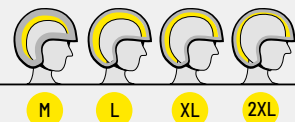

CALOTTA UNICA
+
EPS TAGLIE GRANDI

INTERNO REMOVIBILE