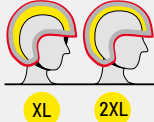

CALOTTA GRANDE
+
EPS TAGLIE GRANDI

**INTERNO
REMOVIBILE**